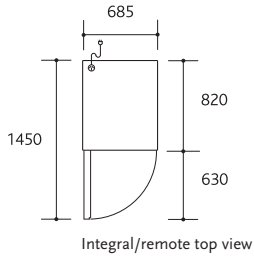

## Food Service / Upright

Designed to be dependable, these upright chillers and freezers incorporate both 1/1 & 2/1 standard Gastronorm tray and shelf width/depth dimensions, enabling integration with other catering equipment.

### Options

Extra shelf & slides  
Adjustable legs (150-180mm)

Warranty  
2 year protection

PSF0001

#### PG600VC / PG600VF- 1/1 & 2/1 GASTRONORM TRAYS

Model	Weight (kg)	Integral/Remote	Chiller/Freezer	Gross Volume 586 litres (20.69ft <sup>3</sup> ) Total Shelf Area 1.60m <sup>2</sup> (excludes base) Floor Area 0.56m <sup>2</sup>
PG600VC	193	Integral	Chiller	
PG600VCr	178	Remote	Chiller	
PG600VF	215	Integral	Freezer	
PG600VFr	195	Remote	Freezer	
		External (mm)	Internal (mm)	
Height*	2122-2137	1520		
Width	685	565		
Depth	820	650		