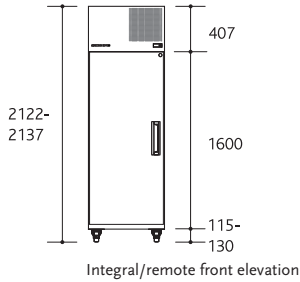

### Options

Extra shelf & slides  
Adjustable legs (150-180mm)

Warranty  
2 year protection

PSF0001

#### PG600VC / PG600VF- 1/1 & 2/1 GASTRONORM TRAYS

Model	Weight (kg)	Integral/Remote	Chiller/Freezer	Gross Volume 586 litres (20.69ft <sup>3</sup> ) Total Shelf Area 1.60m <sup>2</sup> (excludes base) Floor Area 0.56m <sup>2</sup>
PG600VC	193	Integral	Chiller	
PG600VCr	178	Remote	Chiller	
PG600VF	215	Integral	Freezer	
PG600VFr	195	Remote	Freezer	
		External (mm)	Internal (mm)	
Height*	2122-2137	1520		
Width	685	565		
Depth	820	650		