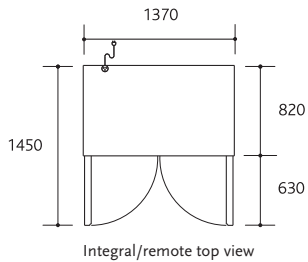

#### PG600VC / PG600VF- 1/1 & 2/1 GASTRONORM TRAYS

Model	Weight (kg)	Integral/Remote	Chiller/Freezer	Gross Volume 586 litres (20.69ft <sup>3</sup> ) Total Shelf Area 1.60m <sup>2</sup> (excludes base) Floor Area 0.56m <sup>2</sup>
PG600VC	193	Integral	Chiller	
PG600VCr	178	Remote	Chiller	
PG600VF	215	Integral	Freezer	
PG600VFr	195	Remote	Freezer	
		External (mm)	Internal (mm)	
Height*	2122-2137	1520		
Width	685	565		
Depth	820	650		

#### PG1300VC / PG1300VF - 1/1 & 2/1 GASTRONORM TRAYS

Model	Weight (kg)	Integral/Remote	Chiller/Freezer	Gross Volume 1298 litres (45.84ft <sup>3</sup> ) Total Shelf Area 3.19m <sup>2</sup> (excludes base) Floor Area 1.11m <sup>2</sup>
PG1300VC	230	Integral	Chiller	
PG1300VCr	210	Remote	Chiller	
PG1300VF	290	Integral	Freezer	
PG1300VFr	260	Remote	Freezer	
		External (mm)	Internal (mm)	
Height*	2122-2137	1520		
Width	1370	1250		
Depth	820	650		