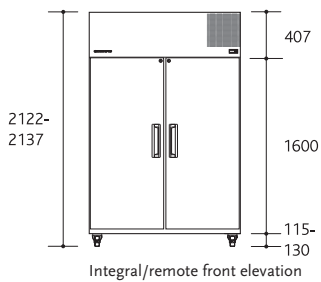

PG1300VC / PG1300VF - 1/1 & 2/1 GASTRONORM TRAYS

Model	Weight (kg)	Integral/Remote	Chiller/Freezer	Gross Volume 1298 litres (45.84ft³) Total Shelf Area 3.19m² (excludes base) Floor Area 1.11m²
PG1300VC	230	Integral	Chiller	
PG1300VCr	210	Remote	Chiller	
PG1300VF	290	Integral	Freezer	
PG1300VFr	260	Remote	Freezer	
		External (mm)	Internal (mm)	
Height*	2122-2137	1520		
Width	1370	1250		
Depth	820	650		

- Chiller remote refrigeration duty 1000 Watts at -5°C SST
- Freezer remote refrigeration duty 1070 Watts at -30°C SST
- Minimum 200mm clear ventilation space required above cabinet top
- +1°C to +4°C in 43°C ambient (chiller only)
- -18°C to -21°C in 43°C ambient (freezer only)

PG1300VC / PG1300VF
2 DOOR

*Height includes adjustable castors (115 - 130mm)