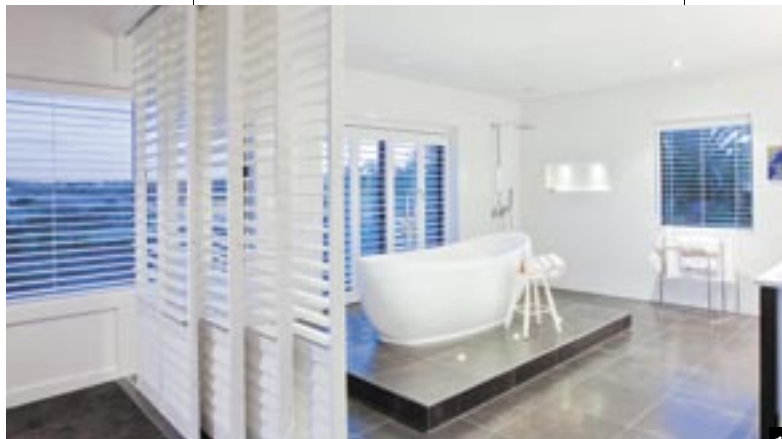

Meridian toilet suite

A brand new addition to the Roca range is the Meridian back-to-wall toilet suite, which features a unique soft-close toilet seat.

www.formebathware.co.nz

14

14

BoConcept coffee table

From BoConcept, the high-lustre of this white coffee table is accentuated with a white glass top. \$1899.