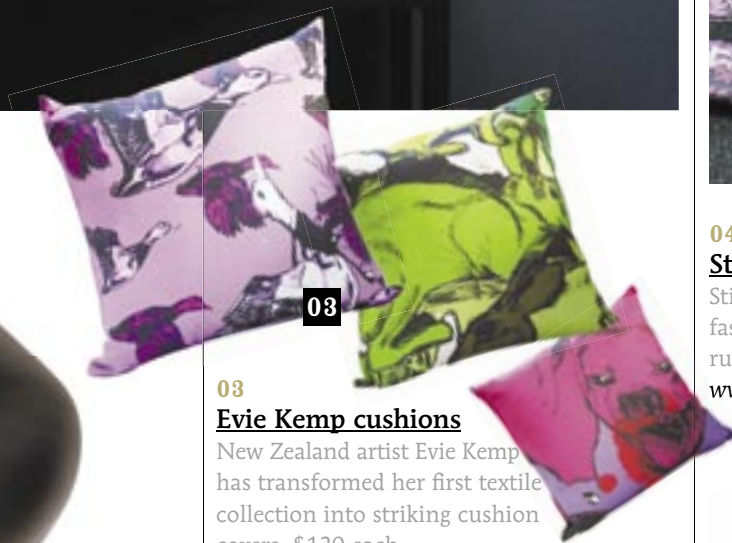

03

03 Evie Kemp cushions

New Zealand artist Evie Kemp has transformed her first textile collection into striking cushion covers. \$120 each. www.foxes.co.nz

05 Section sofa

Designed by Simon James, the Section sofa is available in a number of configurations including a corner unit or chaise. Section sofa, \$5289 excl fabric. www.simonjamesdesign.com

PRODUCTS

Notable DESIGN

Houses has sought out the latest design objects to fit the contemporary New Zealand house.

04

04 Stitch in Time rug

Stitch in Time is a piece from Australian fashion designer Vivian Chan Shaw's vibrant rug collection for Designer Rugs. www.designerrugs.co.nz