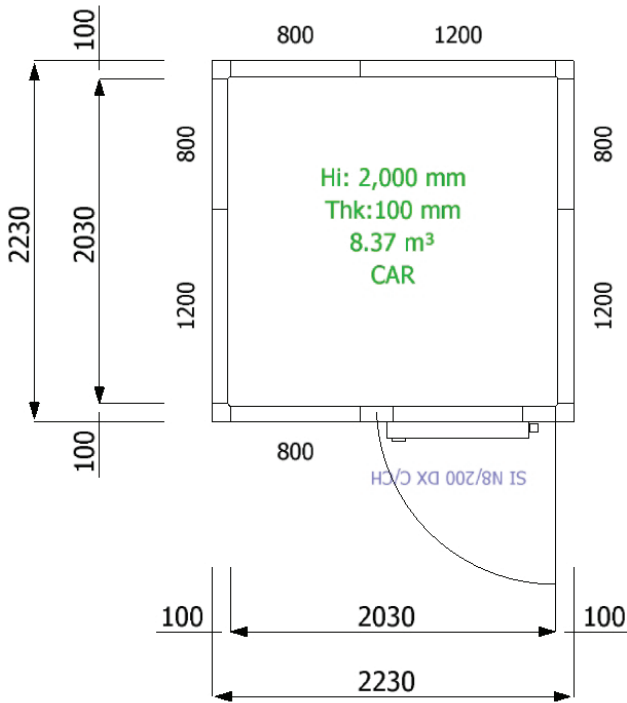

# SKOPE Fixed Size Rooms - M-3C20-F

CEILING PLAN

FLOOR PLAN

WALL PLAN

3D