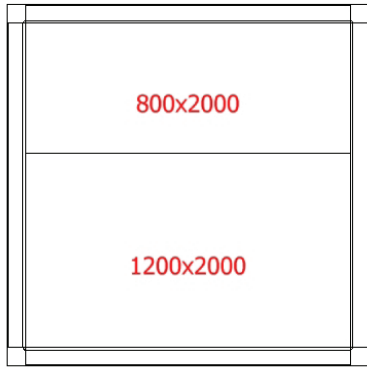

# SKOPE Fixed Size Rooms - M-3C20-F

CEILING PLAN

FLOOR PLAN

WALL PLAN

3D