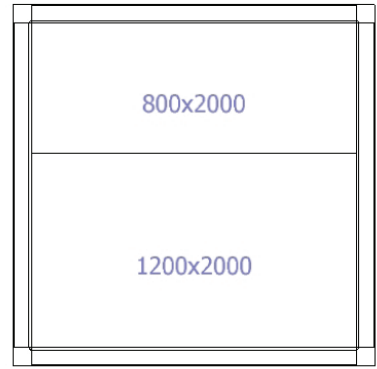

# SKOPE Fixed Size Rooms - M-3C20-F

CEILING PLAN

FLOOR PLAN

WALL PLAN

3D